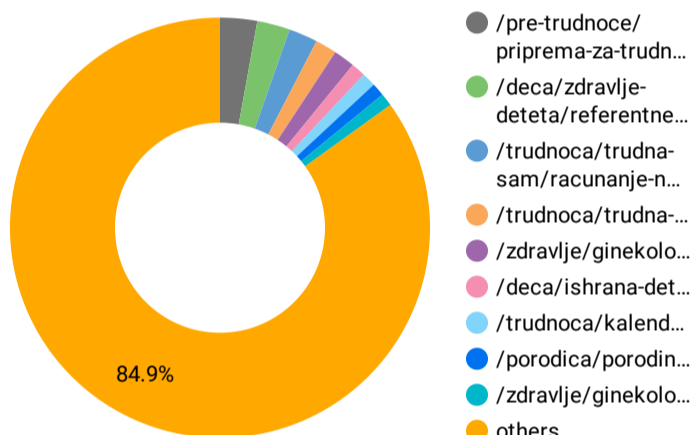

Google Analytics Behaviors Overview

Continent ▾ Region ▾ Channel ▾ Device ▾ Jan 1, 2022 - Dec 31, 2022 ▾

Overview of your user behaviors

What do users see when they are in your website?

Which page is the most popular?

Page	Pageviews
1. /pre-trudnoce/priprema...	69,145
2. /deca/zdravlje-deteta/r...	61,511
3. /trudnoca/trudna-sam/...	53,881
4. /trudnoca/trudna-sam/...	40,263
5. /zdravlje/ginekologija/...	39,738
6. /deca/ishrana-deteta/i...	26,962
7. /trudnoca/kalendar-tru...	25,986
8. /porodica/porodina-trp...	24,198
9. /zdravlje/ginekologija/...	24,089
10. /zdravlje/ginekologija/...	24,082