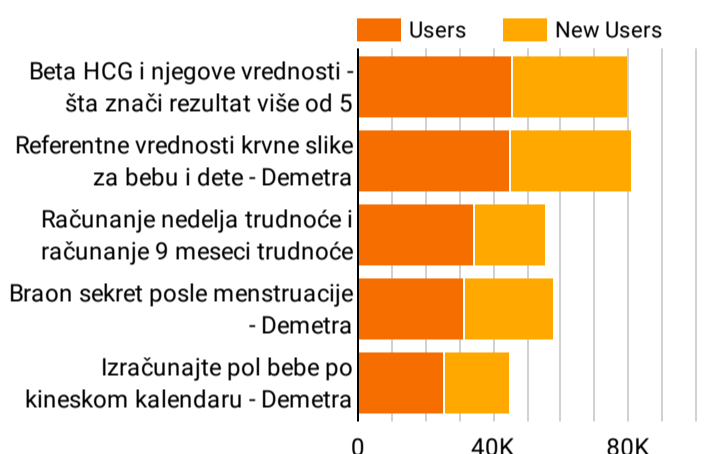

Most popular pages with title breakdown

Page Title	Pageviews
1. Beta HCG i njegove vre...	69,151
2. Referentne vrednosti kr...	61,508
3. Računanje nedelja trud...	53,912
4. Izračunajte pol bebe po...	40,279
5. Braon sekret posle men...	39,735
6. Povišen prolaktin – si...	27,324
7. Ideje za bebin doručak ...	26,971
8. Kalendar trudnoće - 1. ...	26,034
9. Lenja pita na starinski ...	24,170
10. Mogući simptomi posle...	24,123

1 - 10 / 4754 < >